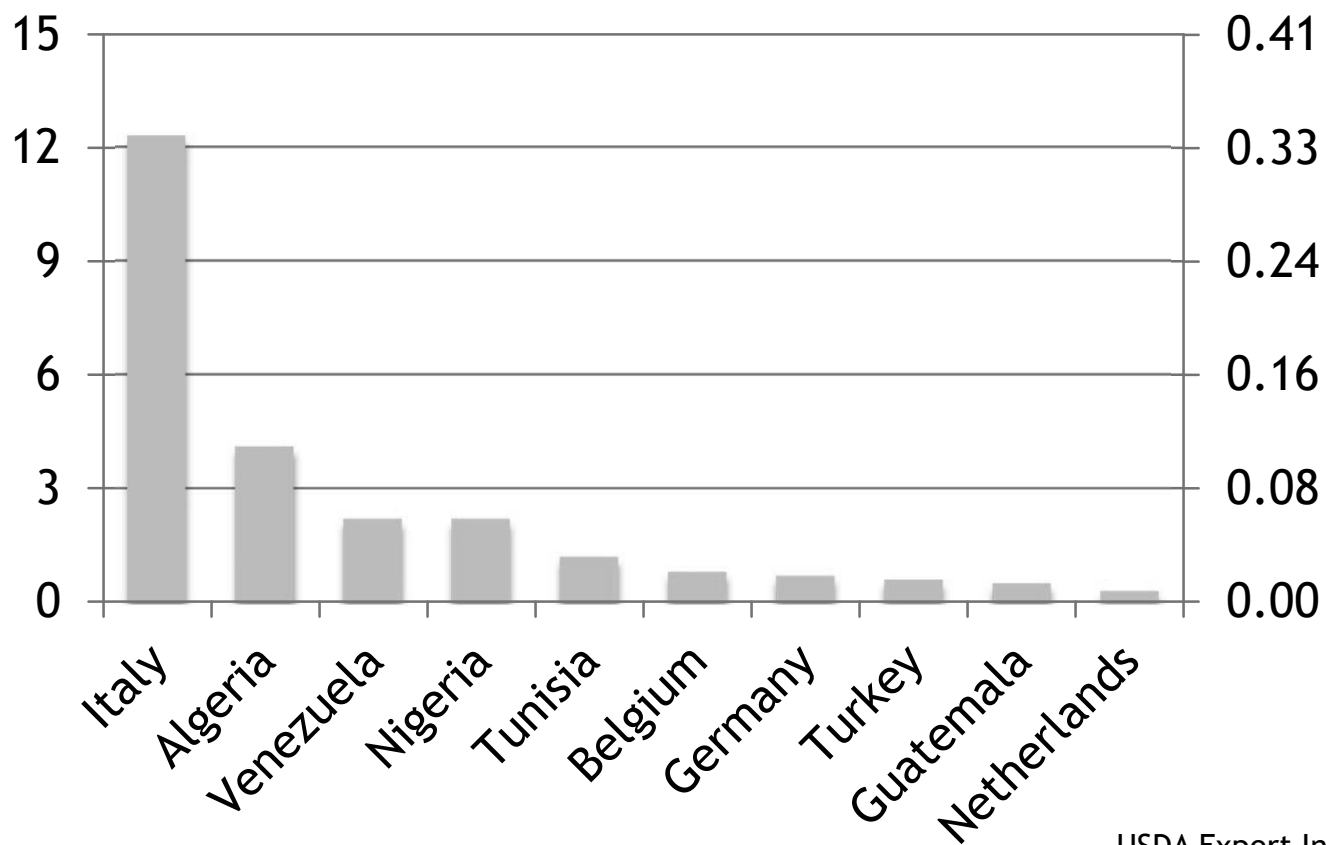

# TOP IMPORTERS OF U.S. DURUM

## FIVE-YEAR AVERAGE (2010/11 - 2014/15)

Million Bushel

Million Ton

USDA Export Inspections  
Xldata/Both/Exports/Top 10 & 5 yr avg