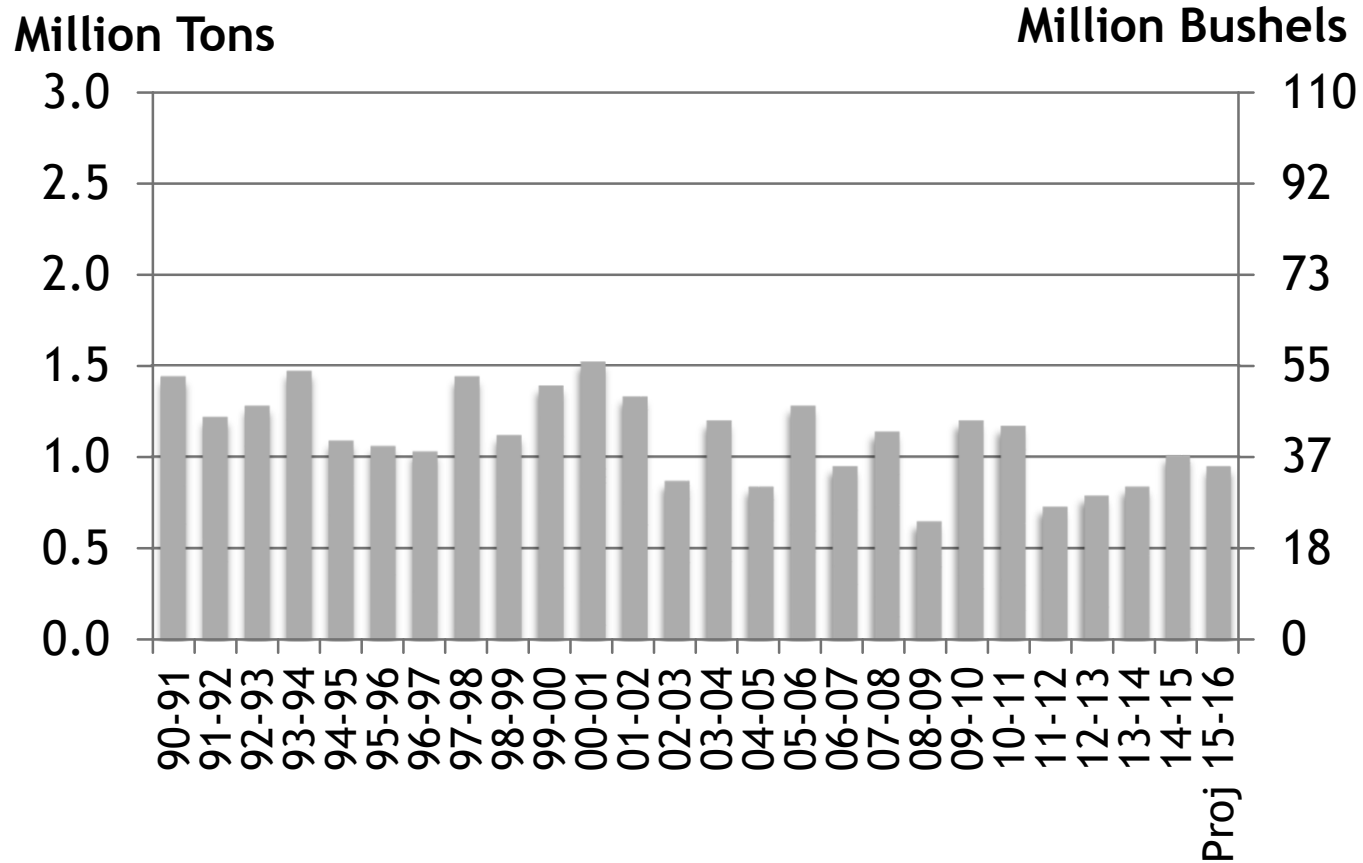

U.S. DURUM EXPORTS

Source: USDA April 2016
 Xldata/both/S&D prod, consump, carryover