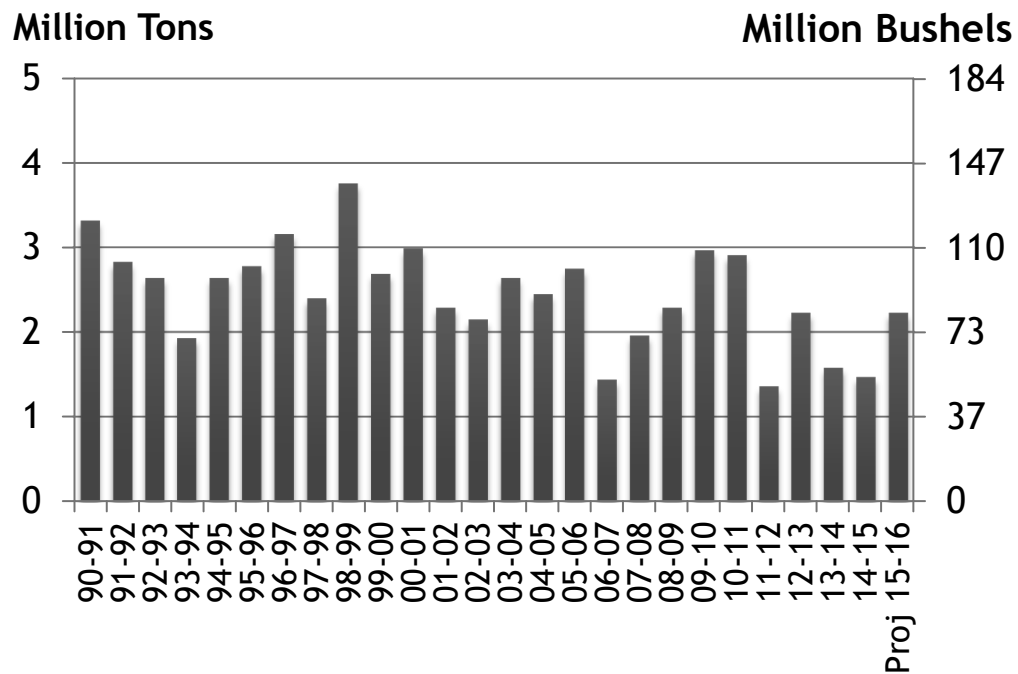

U.S. DURUM PRODUCTION

Source: USDA April 2016
 Xldata/both/S&D prod, consump, carryover